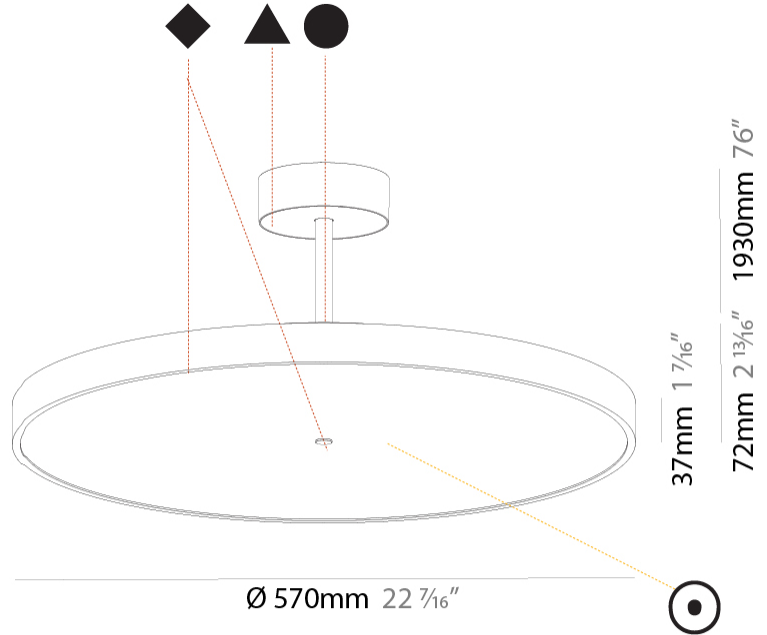

GENERAL

Series: Sign Diva Tube
Subseries: Sign Diva Tube
Brand: Prolicht
Division: Architectural
Mounting Type: Suspension
Mounting Location: Ceiling
Subcategory: Pendant

PHYSICAL

Shape: Round
Diameter (mm): 570
Diameter (in): 22 7/16
Height (mm): 72
Height (in): 2 13/16
Max. Overall Height (mm): 2002
Max. Overall Height (in): 78 13/16
Light Distribution: Direct / Indirect
Weight (kg): 8.533
Weight (lbs): 18.812
Diffuser: PMMA - Opal / Micro-Prism / Sparkling Secret / Vintage Industrial
Fixture Finish: SSR / BKV / CWI / CRY / HAB / UFT / ITA / RUA / FTG / MYG / LOD / PUS / FRO / FUP / KIA / POP / BLS / SPG / MEY / GOH / GUM / CHC / COM / ABZ / JAG / OBR / MOS / ROR
Fixture Material: Extruded Aluminum / Steel

ELECTRICAL

Lamp Type: LED (Zhaga Standard)
Input Wattage (W): 67
Dimming: Tri-Mode (Non-Dimming and Phase Dimming (120Vac only) and 0-10V Dimming)
Driver Included: Yes
Driver Location: Integrated
Driver Type: Constant Current - Universal
Driver Class: Class 2
Input Voltage (V): 120 - 277
Constant Current (MA): 350

LED

Color Temperature (°K): 2700 / 3000 / 3500 / 4000
Max. Delivered Lumen (lm): 6632 / 6728 / 6812 / 6951
Nominal Lumen (lm): 9097 / 9229 / 9344 / 9535
CRI: >90 CRI
Lamp Life (hrs): 50000

OPTICAL

RATINGS AND CERTIFICATIONS

Certified By: Certified for North American Standards
IP rating: IP20